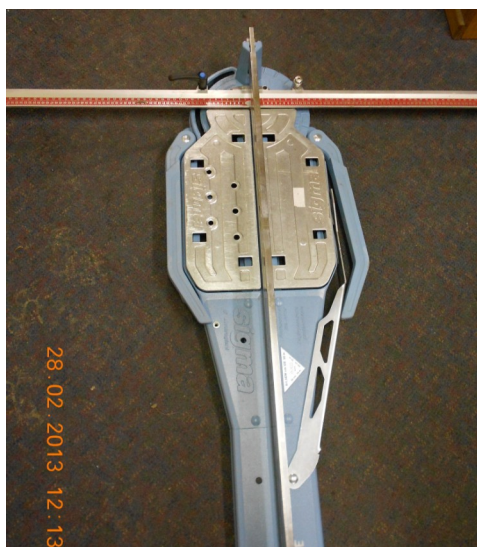

Action Hire Newsletter

DO YOU NEED A SMALL CAR TO GET AROUND—THEN WE HAVE THE IDEAL CAR FOR YOU—IT'S A NISSAN TIIDA AUTOMATIC SEDAN

Nissan Tiida Automatic Sedan

Try our Nissan Tiida 1.8L 4 Speed fully automatic sedan with power steering, CD Player and Air Conditioning.

This small car is ideal for getting around town, it is comfortable with generous leg room and a decent size boot.

Sigma Tile Cutter

Do you do a lot of tiling, then we have a high quality tile cutter for you to use to make your job so much easier. The effective cutting length is 1.2 mtrs, it's a pull action tile cutter with sprung metal table, double tile thickness cutting adjustments cuts up 20mm thick, measuring bar swivels from 0 Degrees to 48 Degrees allowing cutting lengths to be seen at any angle, highly accurate diagonal cutting and a removal measuring bar for easy transport.

MARCH 2013

**CALL US NOW
ON**

02 4872 1111

**CELEBRATING
25 YEARS IN
BUSINESS**

What's new at Action Hire!!!!

Nissan Tiida Automatic Sedan

Sigma Tile Cutter—1.2 metres

**ACTION HIRE HAS
BEEN SERVING THE
SOUTHERN HIGH-
LANDS REGION FOR
THE PAST 25 YEARS.**