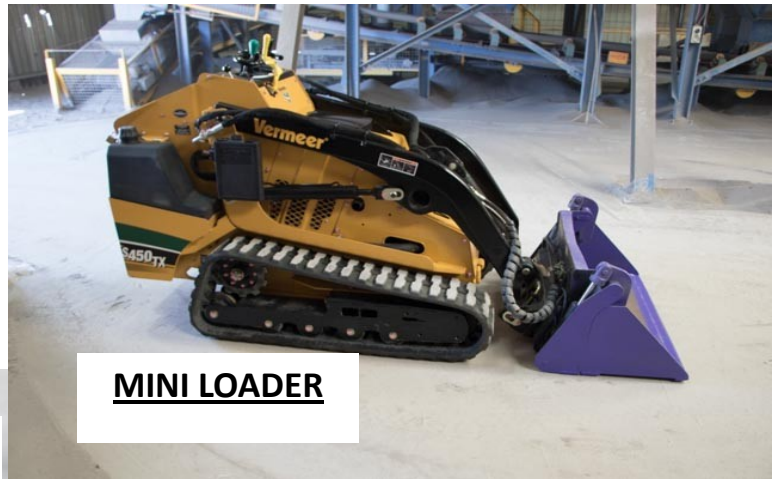

ACTION HIRE

PHONE 4872 1111

New equipment now **READY** for
hire,
A new track loader

MINI LOADER

6 TON DUMPER

A new 6 ton dumper "WOW"

A new 4.8 ton excavator with
swivel hitch, very exciting

4.8 TON EXCAVATOR